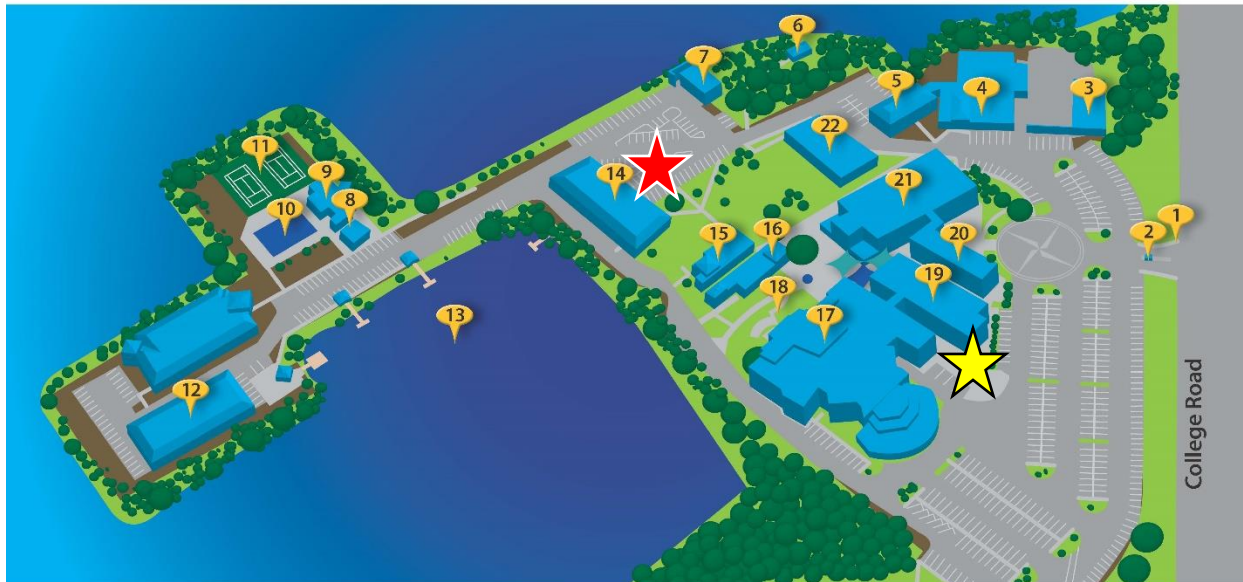

THE
COLLEGE
OF THE
FLORIDA KEYS

WILLIAM A. SEEKER
KEY WEST CAMPUS

1 CFK Entrance

2 Campus Security

3 Maintenance Building

4 W Building

- Classrooms
- Fiberglass Lab

5 Toppino Hall

- Welding Lab

6 Clark Maxwell Marine Science Environmental Habitat and Observatory

7 Chiller Plant

8 Hyperbaric Chamber

9 Dive Locker

10 Pool

11 Tennis Court

12 Lagoon Landing Residence Hall

13 Dive Training Lagoon

14 M Building

- Classrooms and Marine Engineering Labs
- Lockwood School of Diving
- Division of Marine Sciences and Technology Offices

15 President's Dining Room

16 Ron Saunders Student Center

22 D Building

- Classrooms and Science Labs
- Aquaculture Lab